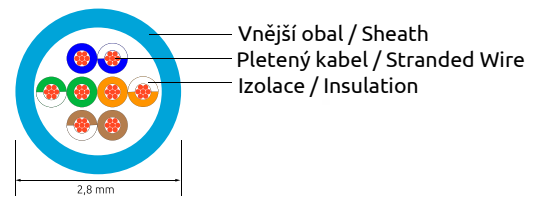

x.x = Délka

0,15/0,5/1,0/1,5/2,0/3,0/5,0/7,5/10,0m

Other lengths possible / Jiné délky na požádání

Light STP

Wirewin® CAT6 LIGHTPATCHCORD shielded - ROUND Wirewin® CAT6 LIGHTPATCHKABEL stíněný - KULATÝ

After years of success with the "flat" slimpatchcords, we have now developed a further version of "round" cables:
Alike its "flat predecessor" it reaches Gigabit Ethernet.
The shielded version is a fully shielded patchcord (F/FTP) with a diameter of a bit less than 4mm.
Also these cables are suitable for Gigabit Ethernet and PoE.