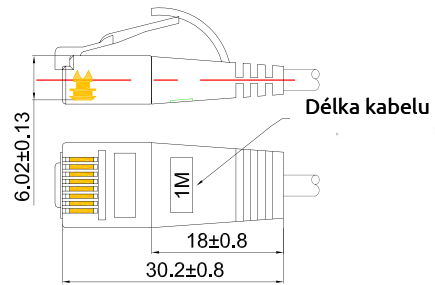

Partnumber / Produktové číslo

- PKW-LIGHT-K6 x.x
- PKW-LIGHT-K6 x.x GE
- PKW-LIGHT-K6 x.xOR
- PKW-LIGHT-K6 RT
- PKW-LIGHT-K6 x.x GN
- PKW-LIGHT-K6 x.x BL
- PKW-LIGHT-K6 x.x SW
- PKW-LIGHT-K6 x.x WS

x.x = Length

x.x = Délka

0,15/0,5/1,0/1,5/2,0/3,0/5,0/7,5/10,0m

Other lengths possible / Jiné délky na požádání

Light STP

Wirewin® CAT6 LIGHTPATCHCORD shielded - ROUND Wirewin® CAT6 LIGHTPATCHKABEL stíněný - KULATÝ

After years of success with the "flat" slimpatchcords, we have now developed a further version of "round" cables:
Alike its "flat predecessor" it reaches Gigabit Ethernet.
The shielded version is a fully shielded patchcord (F/FTP) with a diameter of a bit less than 4mm.
Also these cables are suitable for Gigabit Ethernet and PoE.