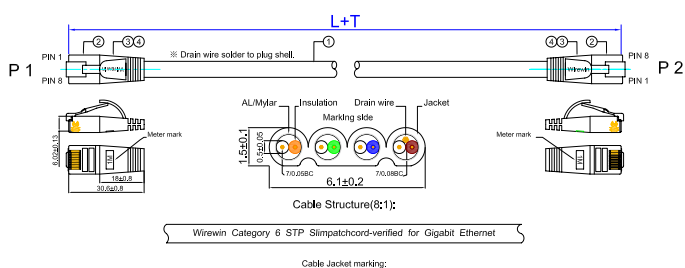

PKW-STP-SLIM-KAT6 x.x SW

PKW-STP-SLIM-KAT6 x.x WS

x.x = Length

x.x = Délka

Standardlengths / Standartní délky

0,1/0,15/0,25/0,5/0,75/1,0/1,5/2,0/3,0/5,0/10,0/15,0/20,0/25,0m

Other lengths possible / Jiné délky na požádání

SLIM STP

S Light UTP

Wirewin® CAT6 LIGHTPATCHCORD unshielded - ROUND Wirewin® CAT6 LIGHTPATCHKABEL nestíněné - KULATÉ

After years of success with the "flat" slimpatchcords, we have now developed a further version of "round" cables:
In its unshielded version it is very similar to a fibre patchcords in regards to a diameter of only 2.8mm. Alike its "flat predecessor" it reaches Gigabit Ethernet. Also these cables are suitable for Gigabit Ethernet and PoE.