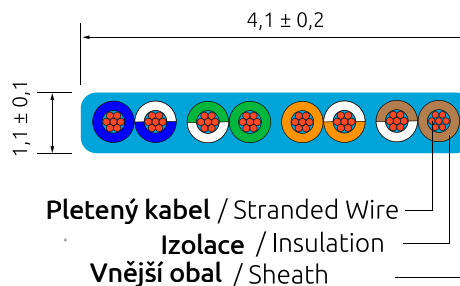

PKW-SLIM-KAT6 x.x SW

PKW-SLIM-KAT6 x.x WS

x.x = Length

x.x = Délka

Standardlengths / Standartní délky

0,1/0,15/0,25/0,5/0,75/1,0/1,5/2,0/3,0/5,0/10,0/15,0/20,0/25,0m

Other lengths possible / Jiné délky na požádání

Slim STP

Wirewin® CAT6 SLIMPATCHCORD shielded - FLAT Wirewin® CAT6 SLIMPATCHKABEL stíněný-PLOCHÝ

The shielded Wirewin slimpatchcords are suitable both for Gigabit Ethernet and PoE and meet the category 6 standard. The shielding allows an even better performance than with the unshielded cables. Our recommendation is to connect a consistently shielded network with shielded components.