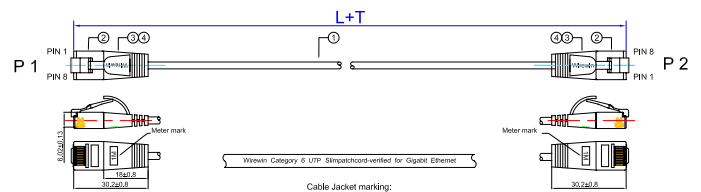

Partnumber / Produktové číslo

- PKW-LIGHT-K6 x.x
- PKW-LIGHT-K6 x.x GE
- PKW-LIGHT-K6 x.xOR
- PKW-LIGHT-K6 RT
- PKW-LIGHT-K6 x.x GN
- PKW-LIGHT-K6 x.x BL
- PKW-LIGHT-K6 x.x SW
- PKW-LIGHT-K6 x.x WS

x.x = Length

x.x = Délka

0,15/0,5/1,0/1,5/2,0/3,0/5,0/7,5/10,0m

Other lengths possible / Jiné délky na požádání

Light STP

Wirewin® CAT6 LIGHTPATCHCORD shielded - ROUND Wirewin® CAT6 LIGHTPATCHKABEL stíněný - KULATÝ

After years of success with the "flat" slimpatchcords, we have now developed a further version of "round" cables:
Alike its "flat predecessor" it reaches Gigabit Ethernet.
The shielded version is a fully shielded patchcord (F/FTP) with a diameter of a bit less than 4mm.
Also these cables are suitable for Gigabit Ethernet and PoE.