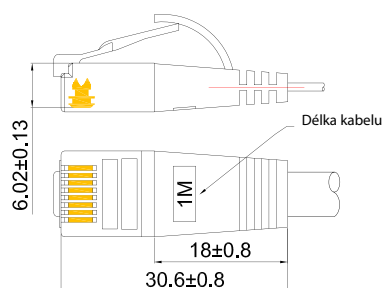

PKW-STP-SLIM-KAT6 x.x SW

PKW-STP-SLIM-KAT6 x.x WS

x.x = Length

x.x = Délka

Standardlengths / Standartní délky

0,1/0,15/0,25/0,5/0,75/1,0/1,5/2,0/3,0/5,0/10,0/15,0/20,0/25,0m

Other lengths possible / Jiné délky na požádání

SLIM STP

S Light UTP

Wirewin® CAT6 LIGHTPATCHCORD unshielded - ROUND Wirewin® CAT6 LIGHTPATCHKABEL nestíněné - KULATÉ

After years of success with the "flat" slimpatchcords, we have now developed a further version of "round" cables:
In its unshielded version it is very similar to a fibre patchcords in regards to a diameter of only 2.8mm. Alike its "flat predecessor" it reaches Gigabit Ethernet. Also these cables are suitable for Gigabit Ethernet and PoE.