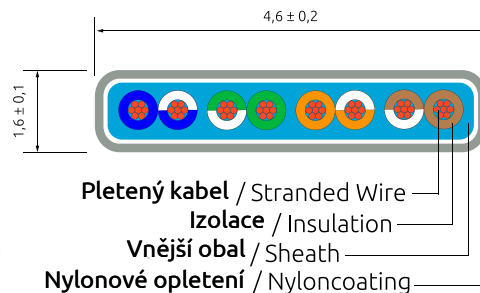

0,25/0,5/1,0/2,0/3,0/5,0/10,0m

Other lengths possible / Jiné délky na vyžádání

Tough STP

Wirewin® CAT6 Slimpatchkabel with Nyloncoating Wirewin® KAT6 Slimpatchkabel s Nylonovým opletením

We made a new robust design of our slimpatchcords to make it better for rough environments. The additional nyloncoating makes it much more robust, but not much thicker. It is also easier to untangle the cables with this coating. Therefore this cable is perfect for applications also outside from racks.