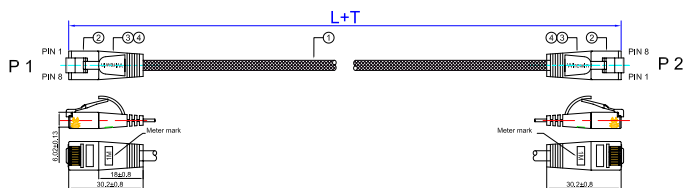

0,25/0,5/1,0/2,0/3,0/5,0/10,0m

Other lengths possible / Jiné délky na vyžádání

Tough STP

Wirewin® CAT6 Slimpatchkabel with Nyloncoating Wirewin® KAT6 Slimpatchkabel s Nylonovým opletením

We made a new robust design of our slimpatchcords to make it better for rough environments. The additional nyloncoating makes it much more robust, but not much thicker. It is also easier to untangle the cables with this coating. Therefore this cable is perfect for applications also outside from racks.