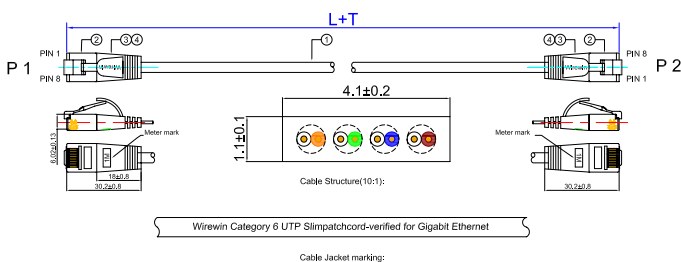

PKW-SLIM-KAT6 x.x SW

PKW-SLIM-KAT6 x.x WS

x.x = Length

x.x = Délka

Standardlengths / Standartní délky

0,1/0,15/0,25/0,5/0,75/1,0/1,5/2,0/3,0/5,0/10,0/15,0/20,0/25,0m

Other lengths possible / Jiné délky na požádání

Slim STP

Wirewin® CAT6 SLIMPATCHCORD shielded - FLAT Wirewin® CAT6 SLIMPATCHKABEL stíněný-PLOCHÝ

The shielded Wirewin slimpatchcords are suitable both for Gigabit Ethernet and PoE and meet the category 6 standard. The shielding allows an even better performance than with the unshielded cables. Our recommendation is to connect a consistently shielded network with shielded components.